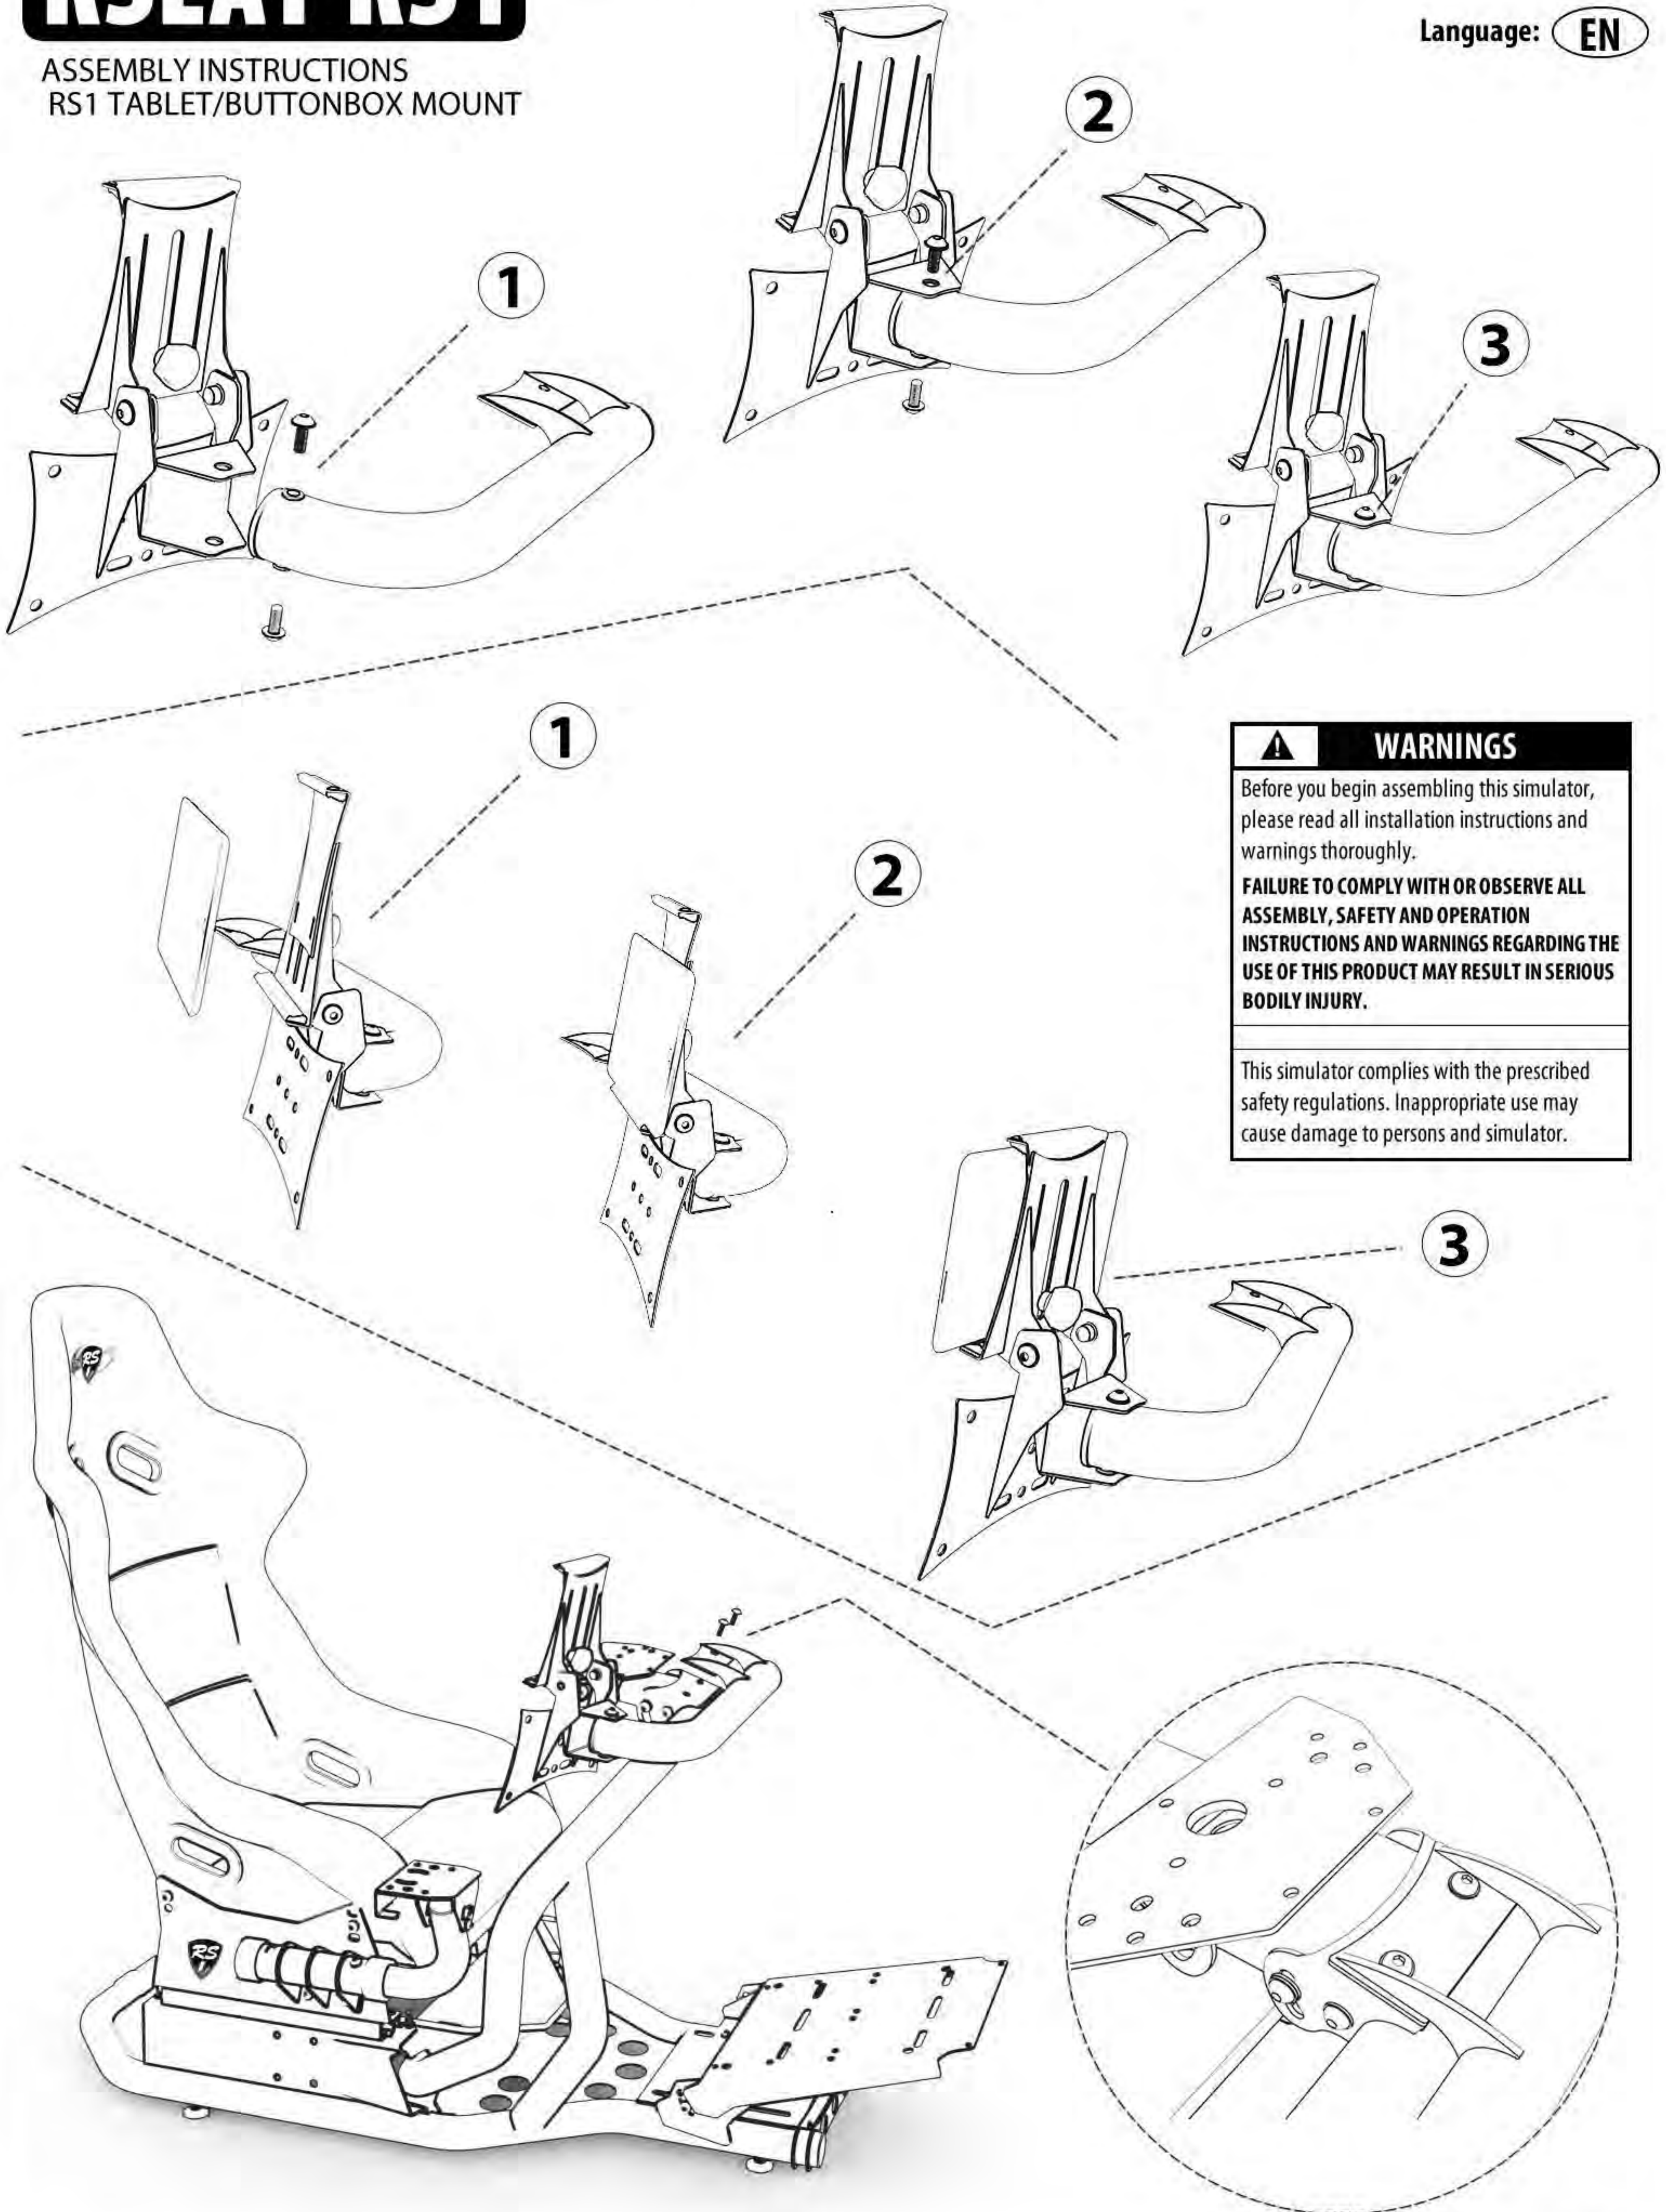

RSEAT RS1

ASSEMBLY INSTRUCTIONS RS1 TABLET/BUTTONBOX MOUNT

Language: **EN**

⚠ WARNINGS

Before you begin assembling this simulator, please read all installation instructions and warnings thoroughly.

FAILURE TO COMPLY WITH OR OBSERVE ALL ASSEMBLY, SAFETY AND OPERATION INSTRUCTIONS AND WARNINGS REGARDING THE USE OF THIS PRODUCT MAY RESULT IN SERIOUS BODILY INJURY.

This simulator complies with the prescribed safety regulations. Inappropriate use may cause damage to persons and simulator.